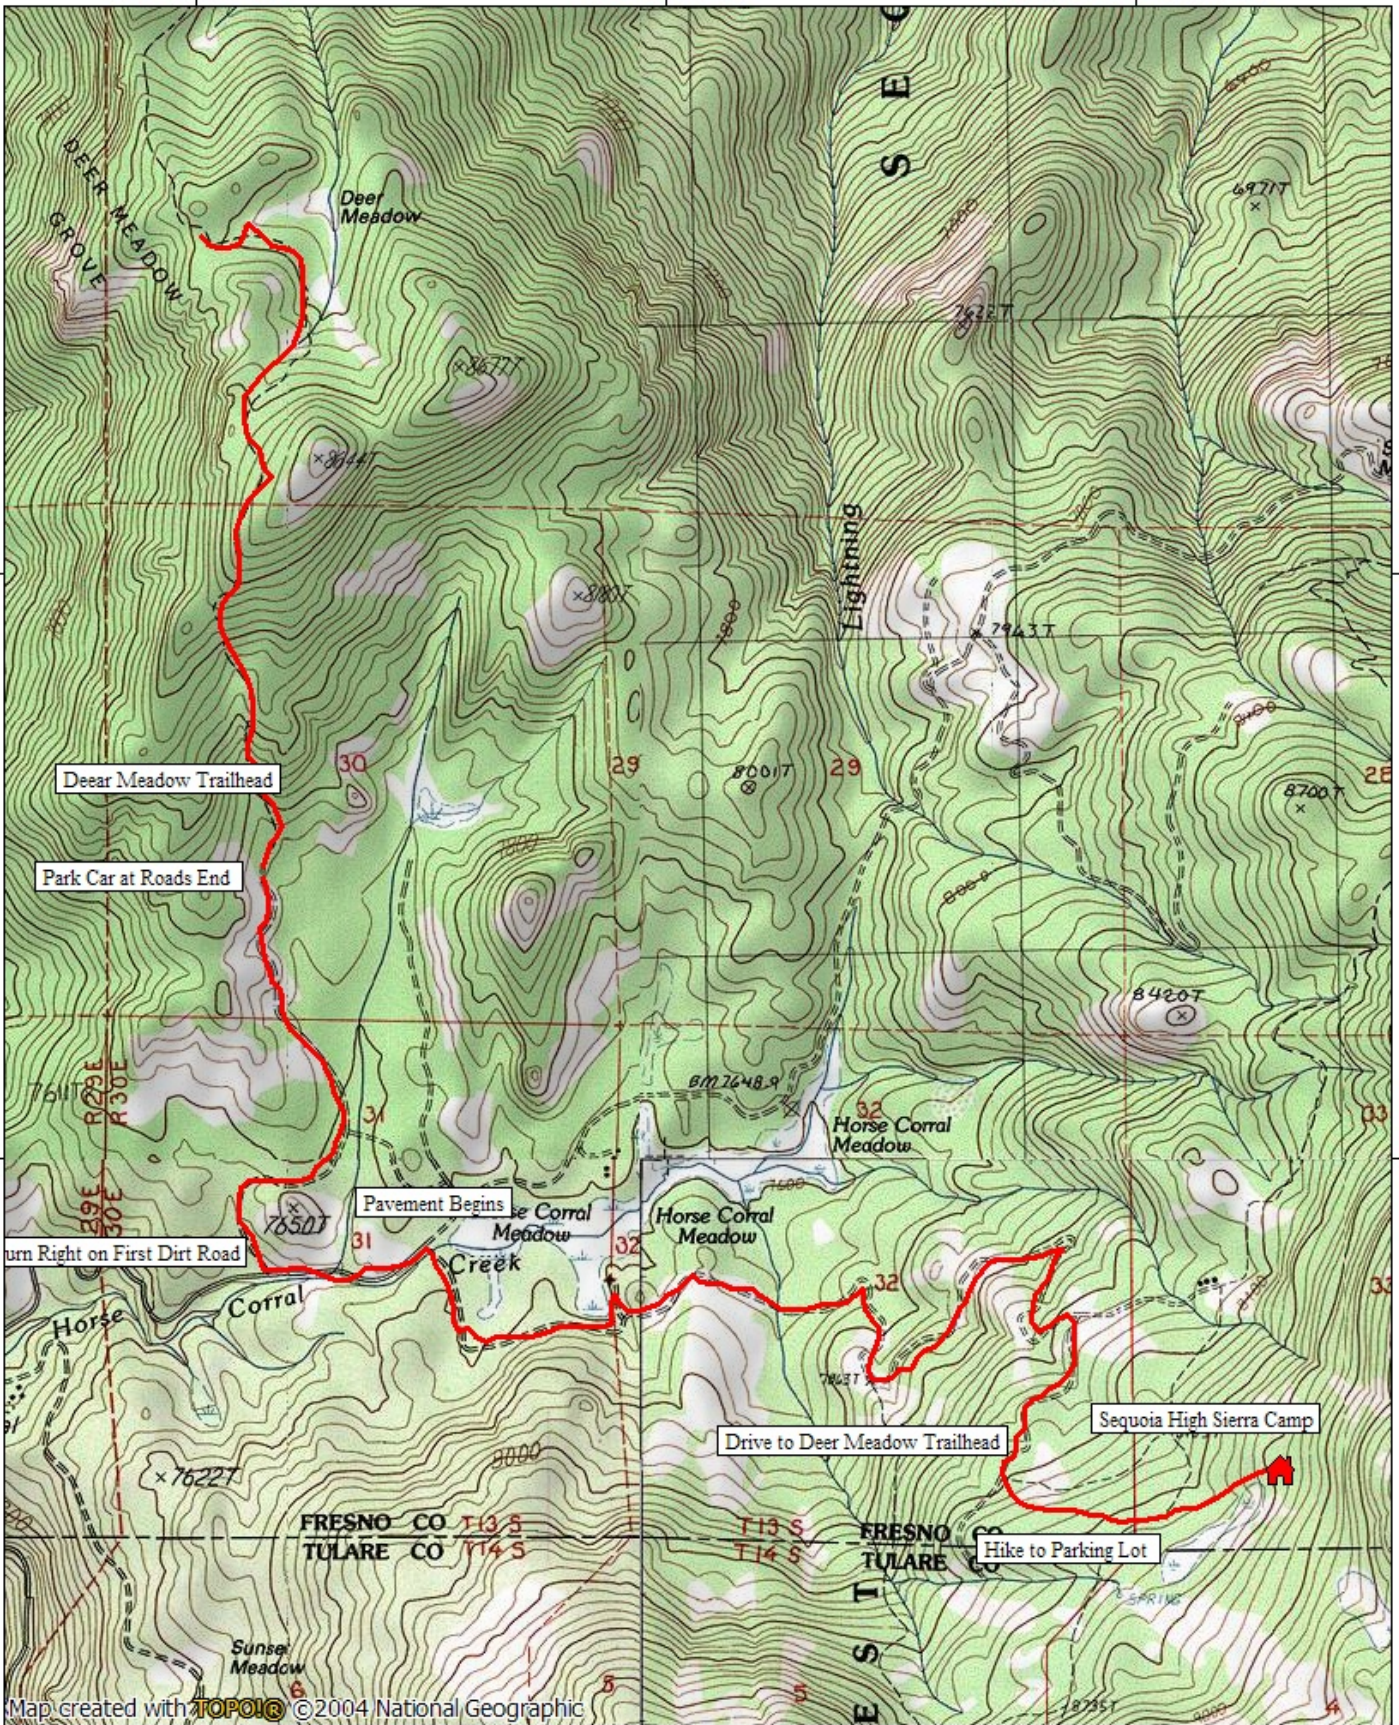

TOPO! map printed on 01/18/08 from "deer meadow.tpo"

118°46'00" W

118°45'00" W

WGS84 118°44'00" W

36°46'00" N

36°46'00" N

36°45'00" N

36°45'00" N

Map created with **TOPO!** ©2004 National Geographic

118°46'00" W

118°45'00" W

WGS84 118°44'00" W

01/18/08